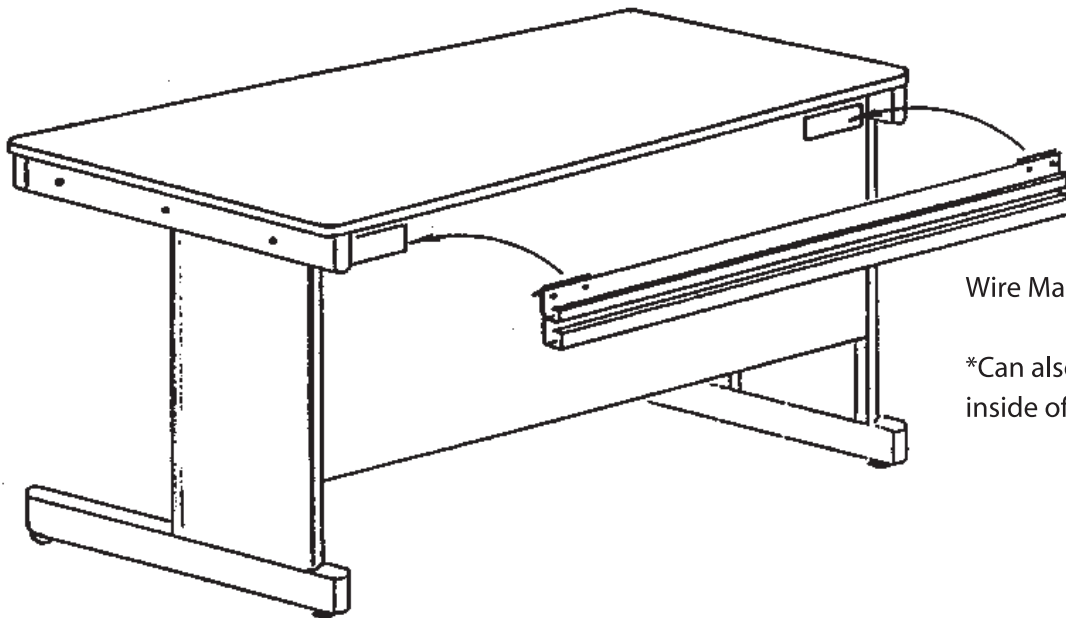

Business Furniture

Assembly Instructions

Wire Manager Trough

CALSTONE INC - 120806

Component Parts:

Wire Manager Trough

Wire Manager Trough Assembly:

1. Insert bracket hooks on the wire management trough into the holes of the desk back panel

(Inspected by)

Wire Manager Trough

*Can also be mounted on inside of desk

Do not discard packaging material until all contents are located

415 FINCHDENE SQUARE, SCARBOROUGH,
ONTARIO, CANADA, M1X 1B7
TELEPHONE: (416) 298-9137 FAX: (416) 298-9458
www.calstoneinc.com calstoneinc@calstoneinc.com

CALSTONE INC.
Your Furniture Solutions Partner