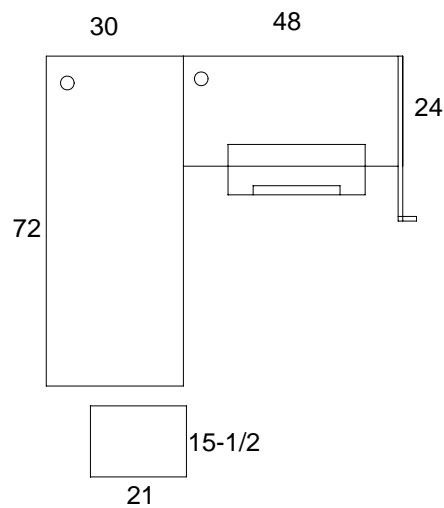

HEIGHT ADJUSTABLE WORKSTATION – SAMPLE 5

Reference: Q2008-06-27-88