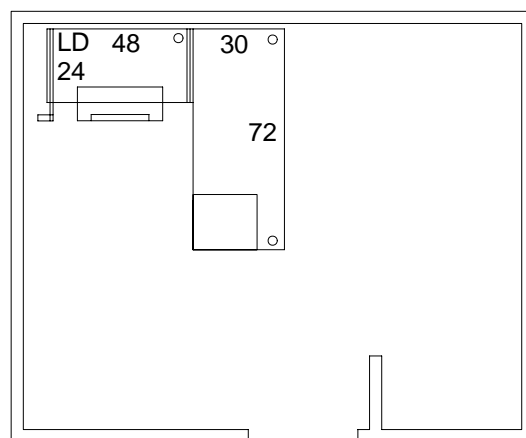

HEIGHT ADJUSTABLE WORKSTATION – SAMPLE 4

Reference: Q2008-01-005