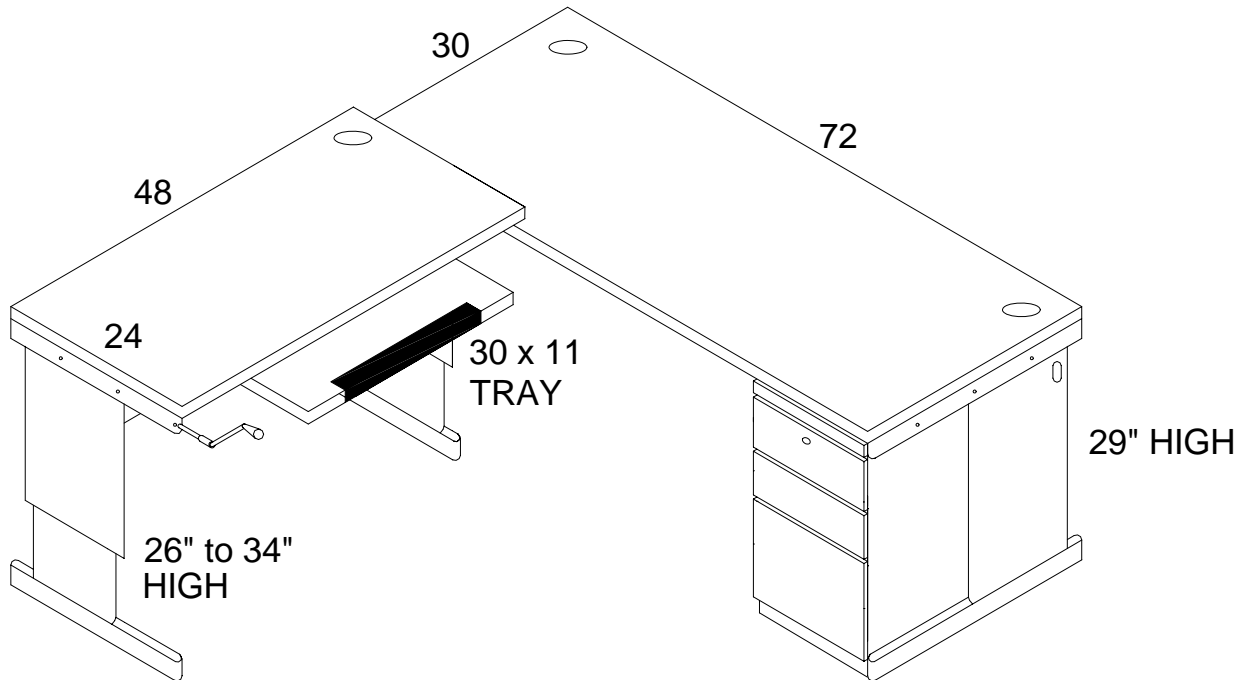

HEIGHT ADJUSTABLE WORKSTATION – SAMPLE 4

Reference: Q2008-01-005