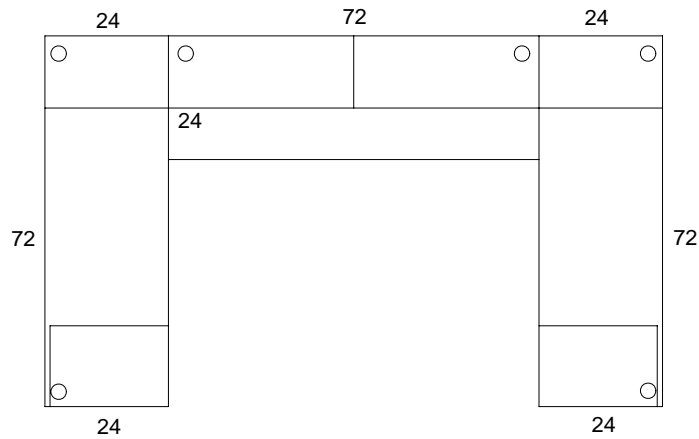

U-SHAPE WORKSTATION – SAMPLE 6

Reference: 101118-73-R3