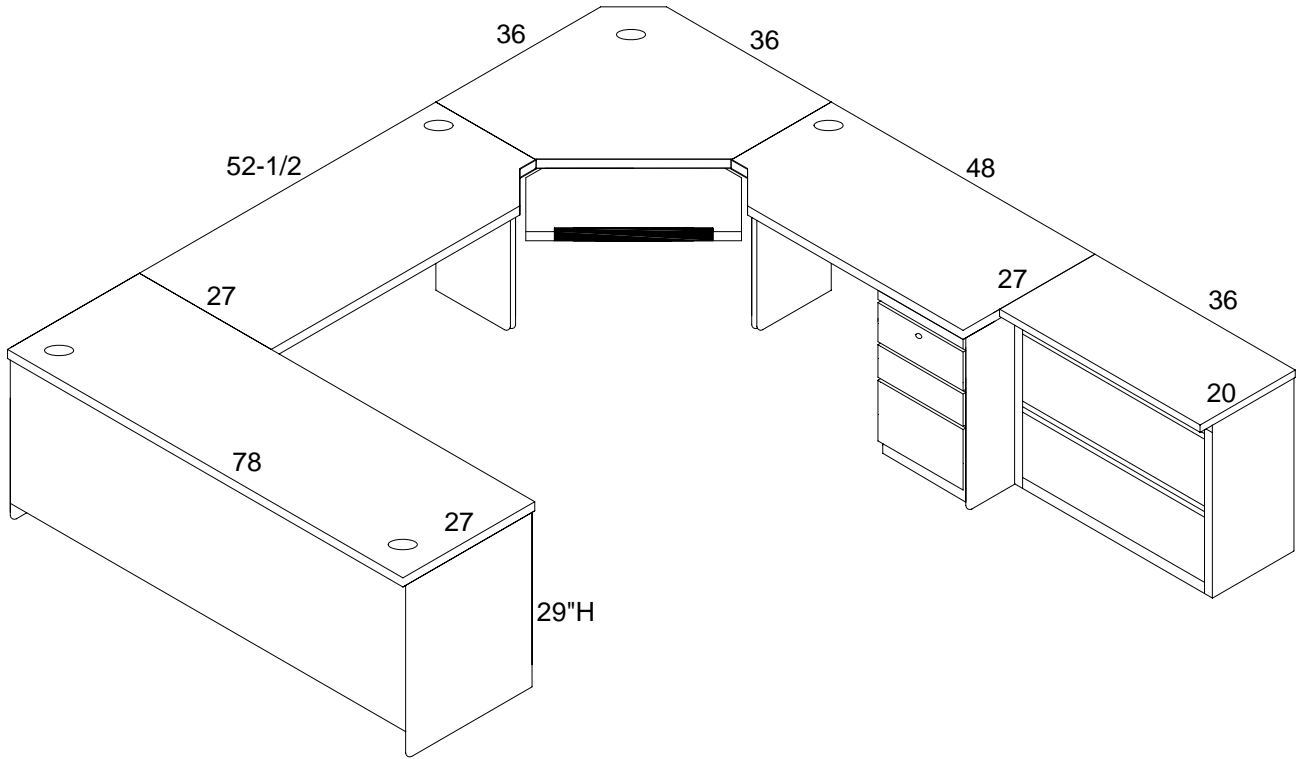

U-SHAPE WORKSTATION – SAMPLE 2

Reference: 11017-29