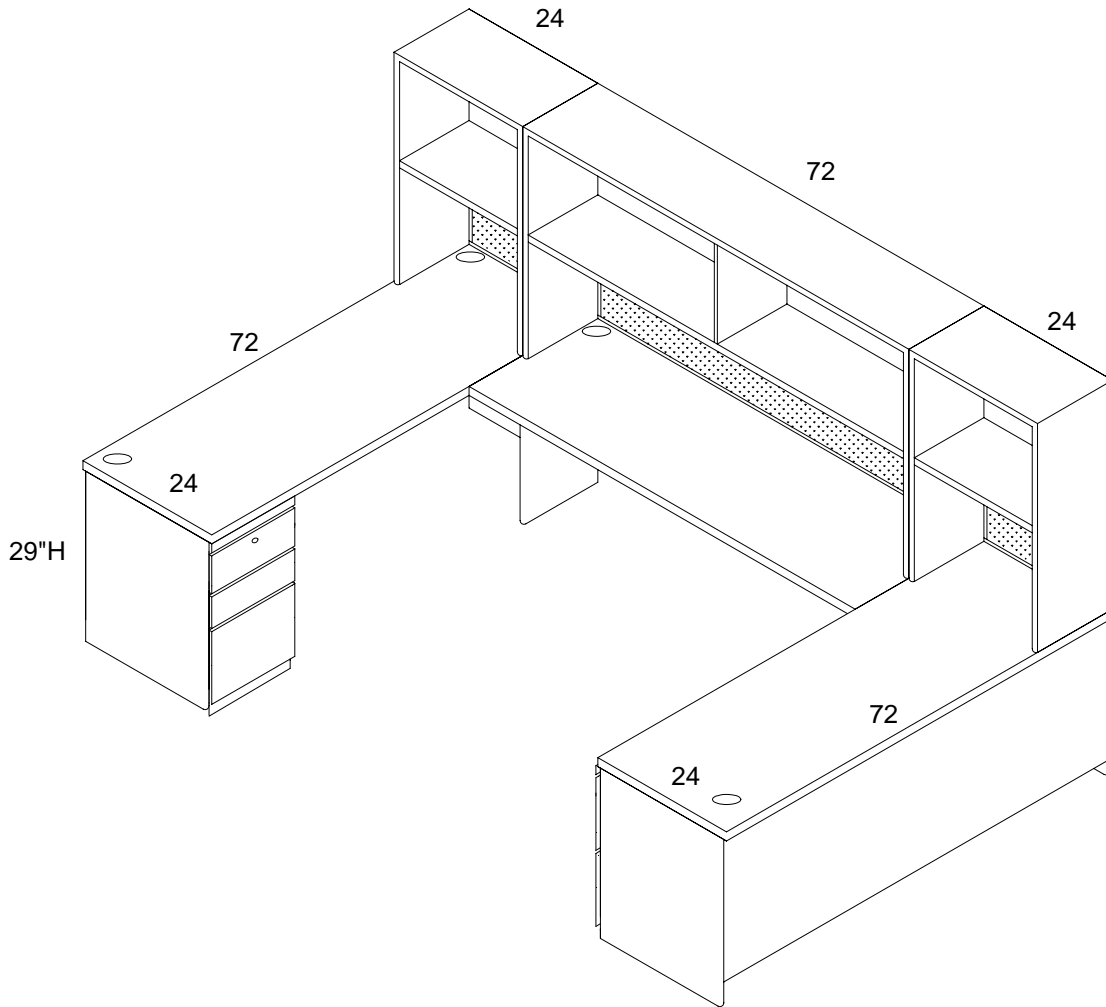

U-SHAPE WORKSTATION – SAMPLE 6

Reference: 101118-73-R3