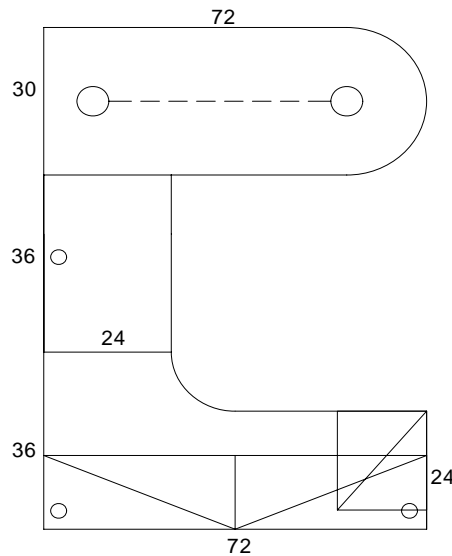

U-SHAPE WORKSTATION – SAMPLE 5

Reference: 090402-03