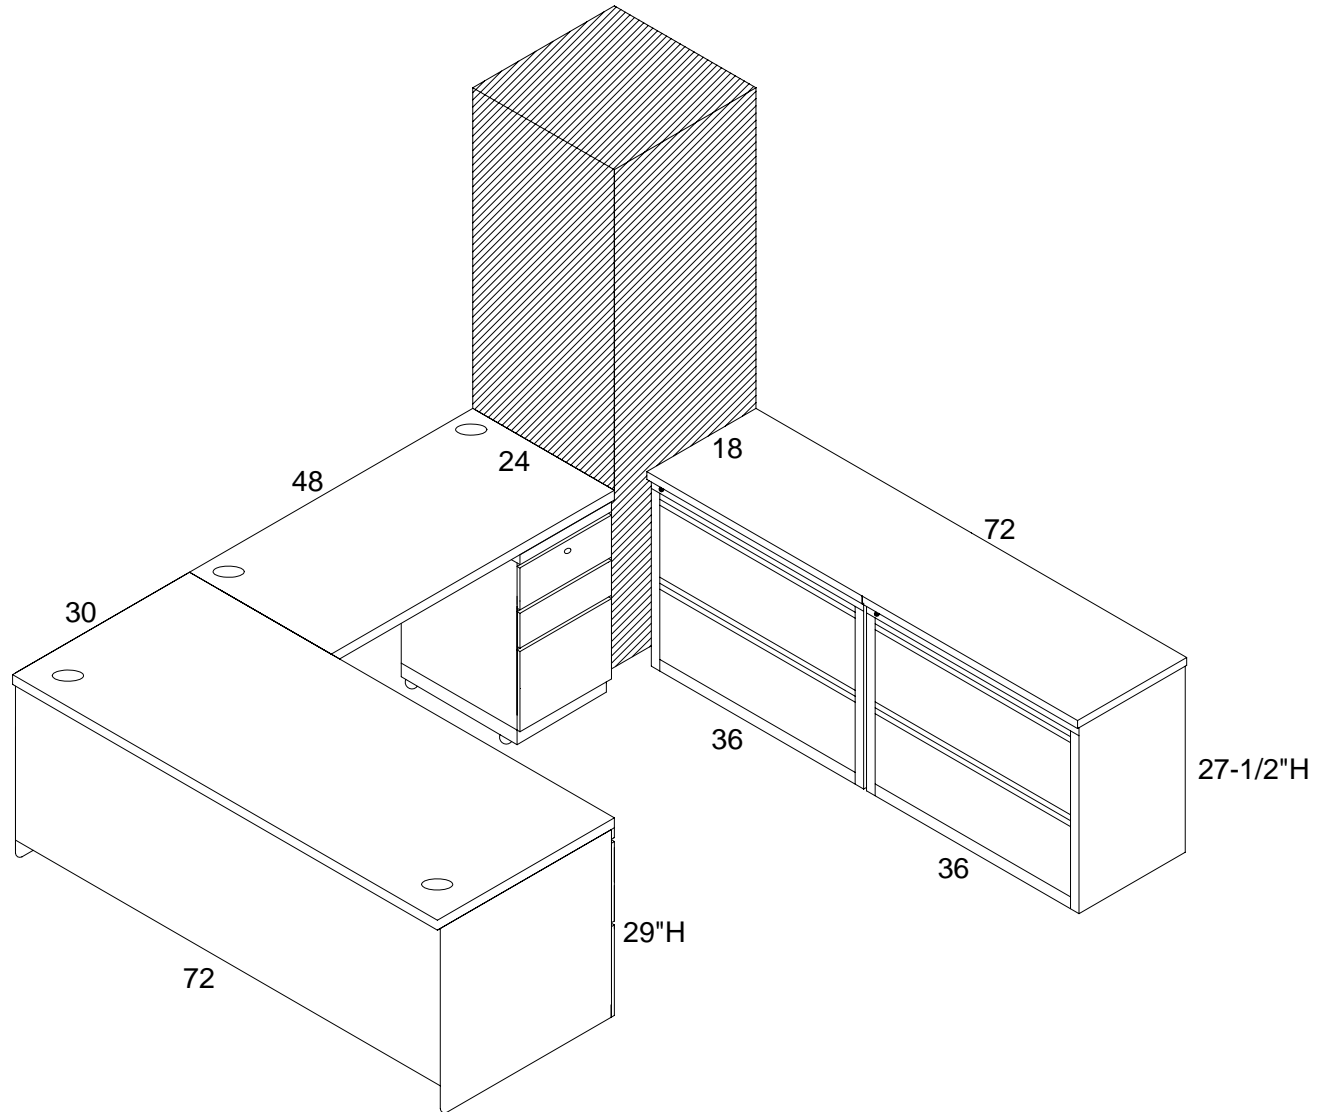

U-SHAPE WORKSTATION – SAMPLE 4

Reference: 110211-25-R2