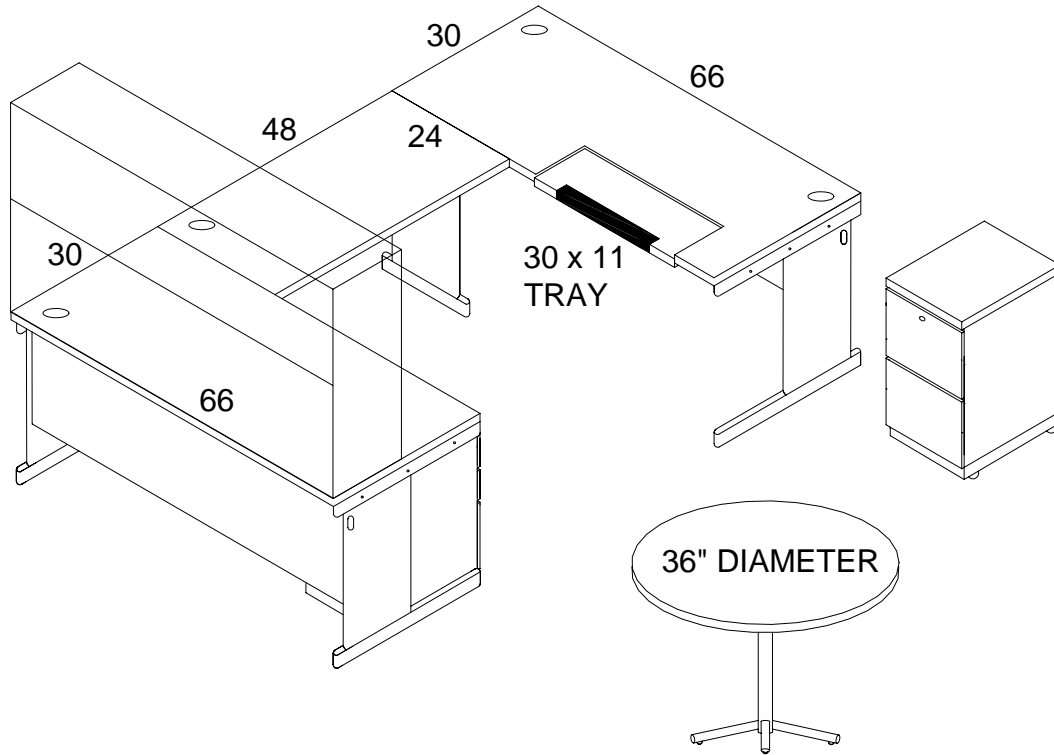

U-SHAPE WORKSTATION – SAMPLE 3

Reference: 2007-12-003